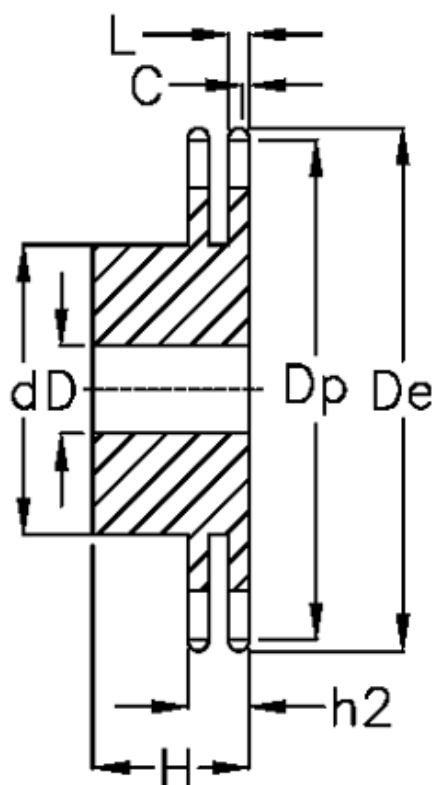

Article number: 616012012021

Description: Sprocket 32 B-2 Z=21 duplex
predrilled

Measures

| | |
|----------------|---------------|
| C | = 6 |
| d | = *200 |
| D | = 30±0,5 |
| De | = 361.3 |
| Dp | = 340.82 |
| For chain size | = 2" x 1 1/4" |
| For chain type | = 32 B-2 |
| H | = 120 |

| | |
|-----------------|--------|
| h2 | = 87.4 |
| L | = 28.8 |
| Number of teeth | = 21 |